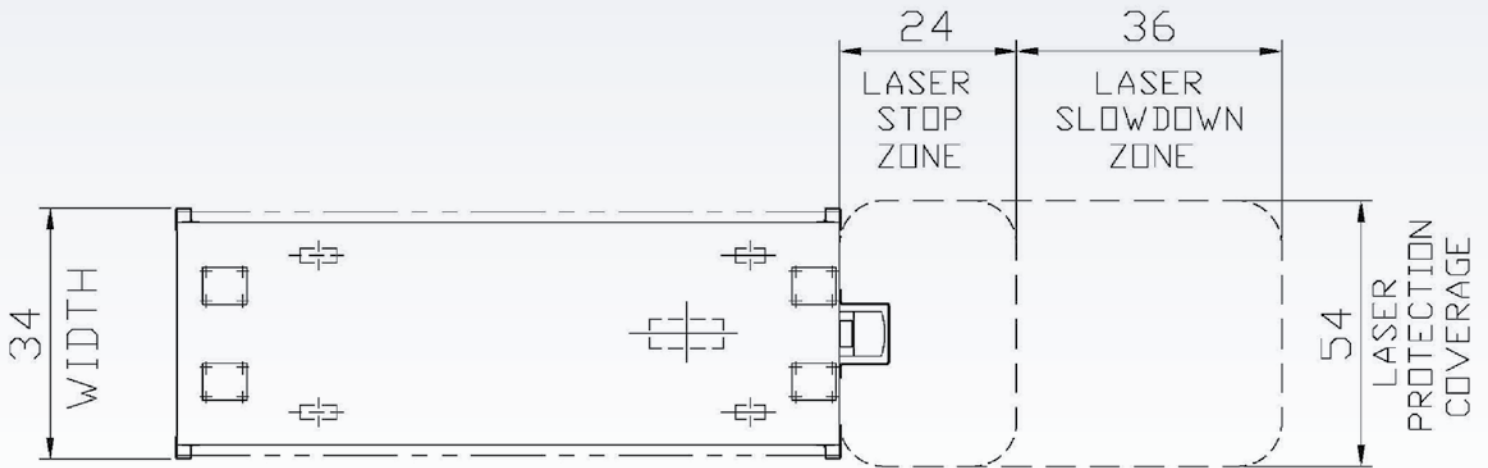

Performance

Speed Forward:	200 ft./Min.Max
Speed Reverse:	100 ft/Min
Acceleration & Deceleration:	0-200 ft Min = 3 Sec. in 5 ft.
Stopping and Repetitive Stopping Accuracy:	+/- 3/8 "
Minimum Cornering Radius:	36"
Load Capacity:	2,000 Lbs

Size / Weight

Overall Length:	96.8"
Overall Width:	34"
Overall Height:	15.2"