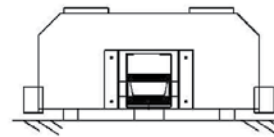

Performance

Speed Forward:	200 ft./Min.Max
Speed Reverse:	100 ft/Min
Acceleration & Deceleration:	0-200 ft Min = 3 Sec. in 5 ft.
Stopping and Repetitive Stopping Accuracy:	+/- 3/8 "
Minimum Cornering Radius:	36"
Load Capacity:	2,000 Lbs

Size / Weight

Overall Length:	96.8"
Overall Width:	34"
Overall Height:	15.2"