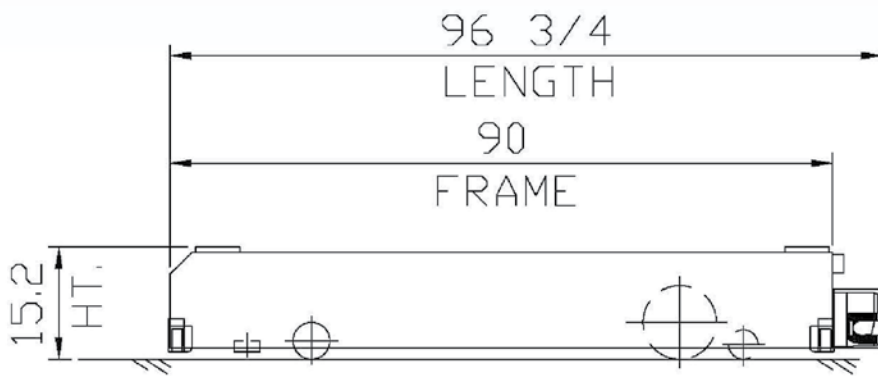

Performance

Speed Forward:	200 ft./Min.Max
Speed Reverse:	100 ft/Min
Acceleration & Deceleration:	0-200 ft Min = 3 Sec. in 5 ft.
Stopping and Repetitive Stopping Accuracy:	+/- 3/8 "
Minimum Cornering Radius:	36"
Load Capacity:	2,000 Lbs

Size / Weight

Overall Length:	96.8"
Overall Width:	34"
Overall Height:	15.2"